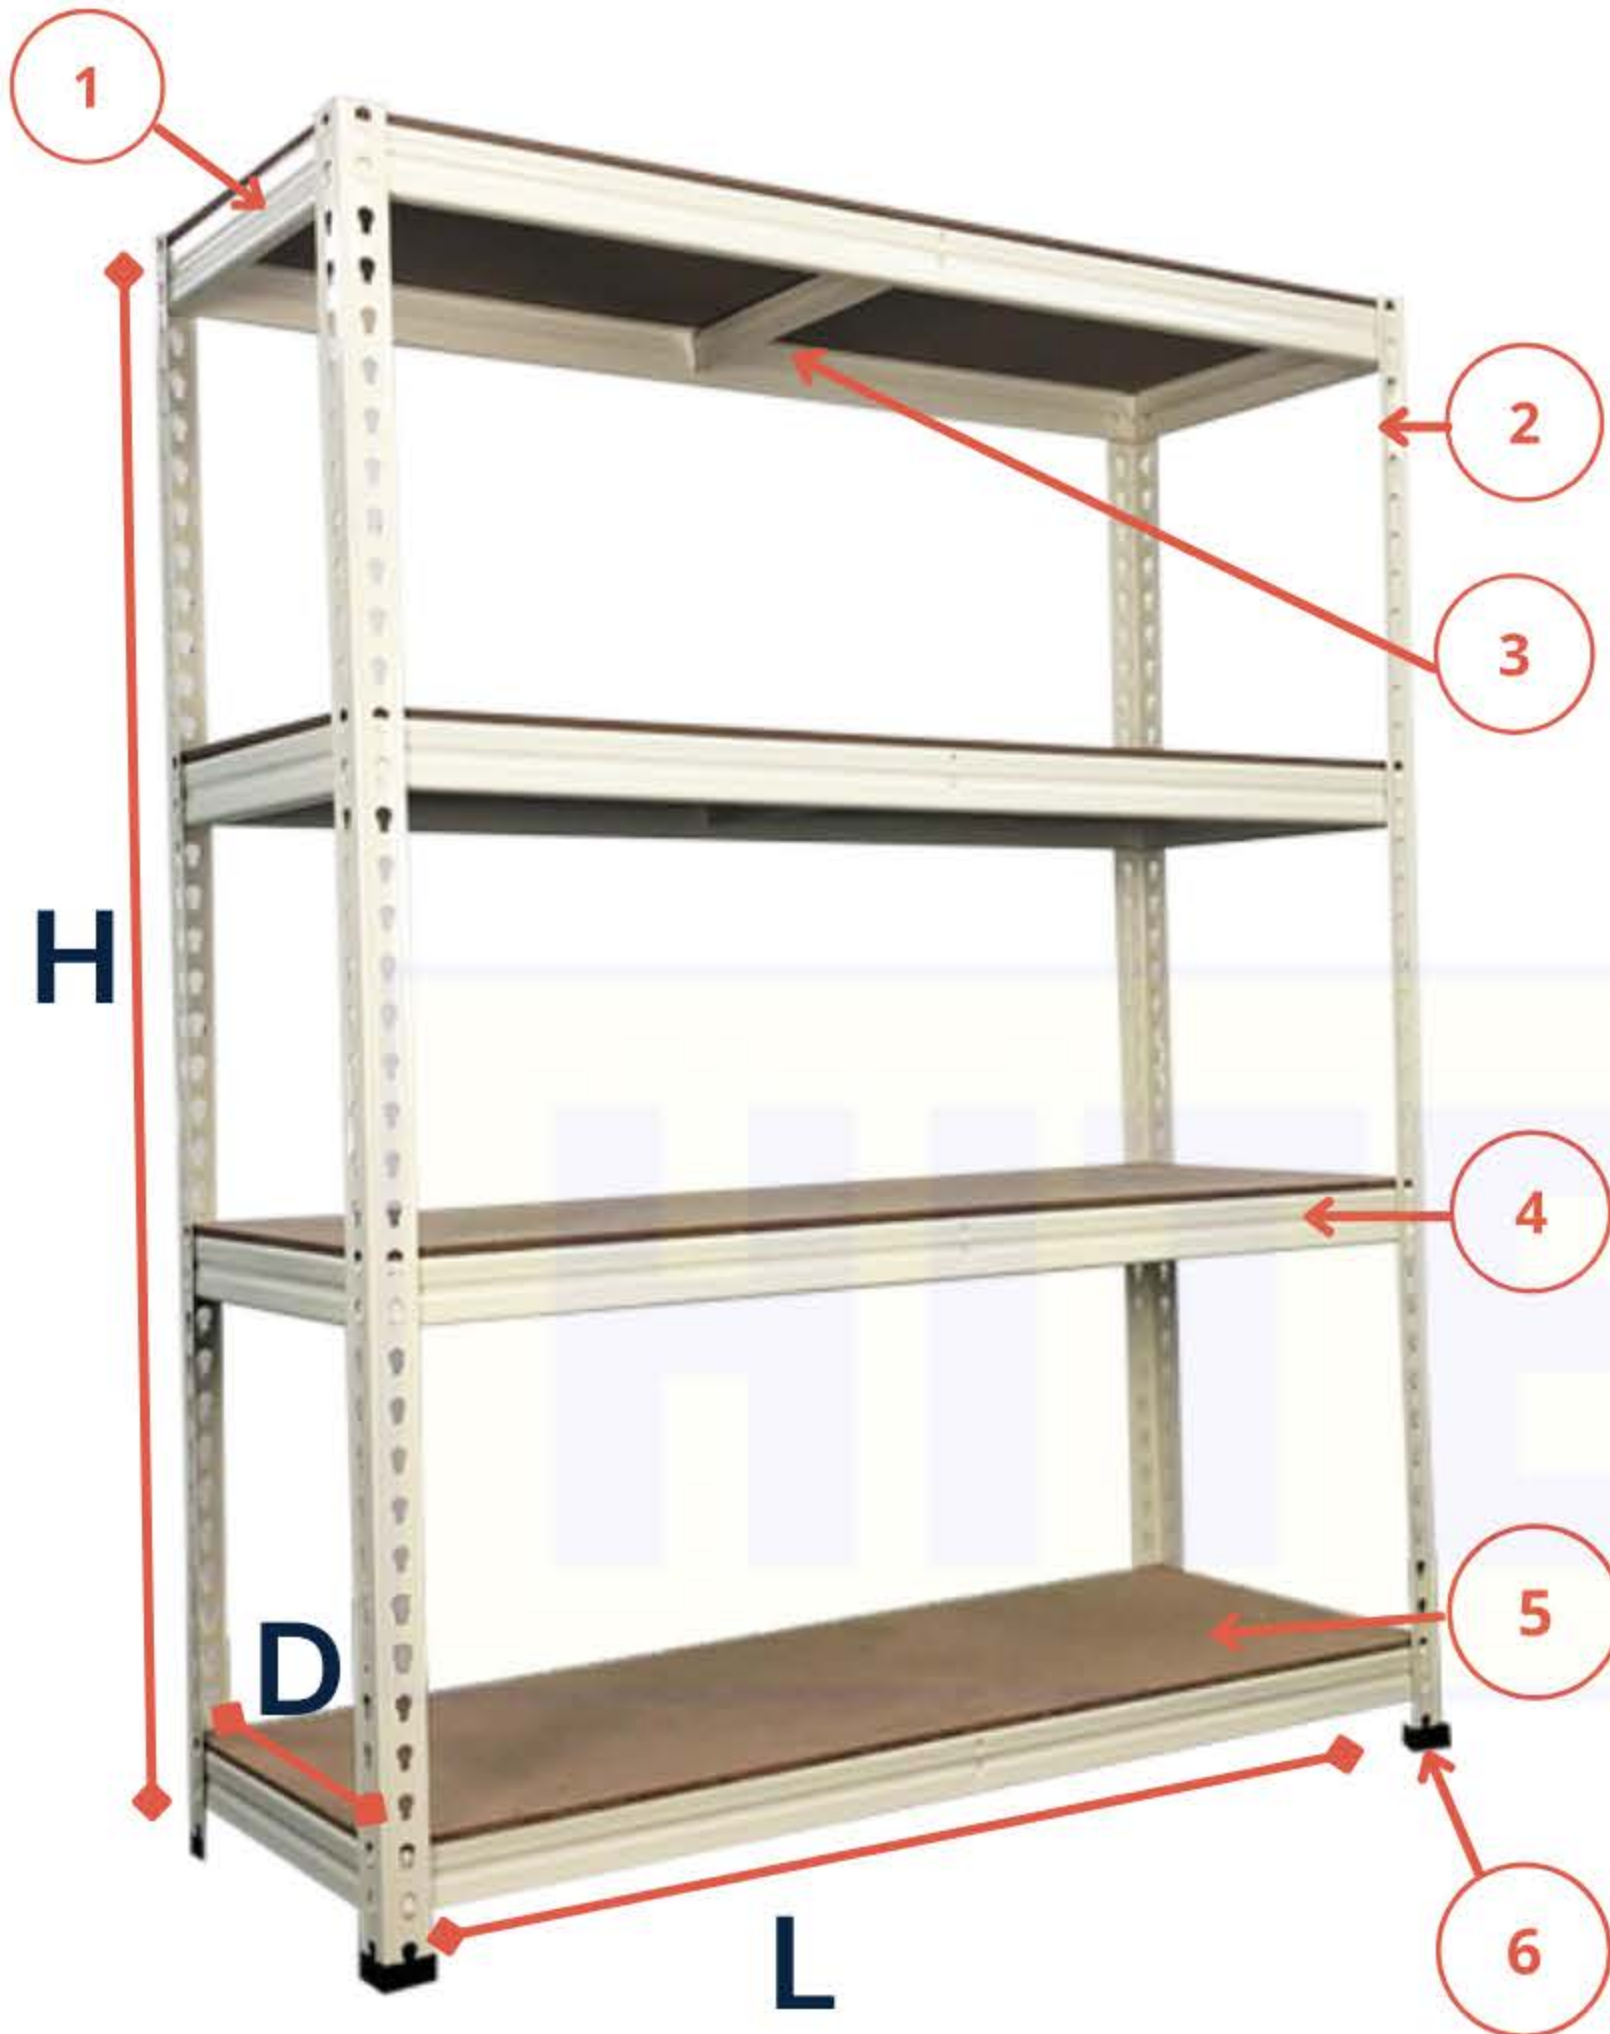

Height:

4' / 5' / 6' / 7' / 8' / 10' / 12'

Depth:

1' / 1.5' / 2' / 3' / 4'

Length:

2' / 3' / 4' / 5' / 6' / 8'

Decking Material:

HDF Board / Plywood / Metal Shelf

Loading Capacity:

100 - 400 kgs USWL/level

Color:

Blue & Yellow / Beige / Black

Cap Type Metal Shelf

Bending Metal Shelf

1	Side Beam
2	Angle Upright
3	Center Support
4	Front Beam
5	Decking
6	Rubber Shoes